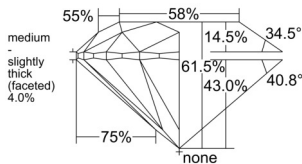

GIA®

FACSIMILE

GIA REPORT 2517510571

Verify this report at GIA.edu

GIA NATURAL DIAMOND DOSSIER®

February 26, 2025
GIA Report Number 2517510571
Shape and Cutting Style ..... Round Brilliant
Measurements ..... 4.51 - 4.53 x 2.78 mm

GRADING RESULTS

Carat Weight ..... 0.35 carat
Color Grade ..... E
Clarity Grade VS1
Cut Grade ..... Excellent

ADDITIONAL GRADING INFORMATION

Polish ..... Excellent
Symmetry ..... Excellent
Fluorescence ..... None
Clarity Characteristics..... Crystal, Cloud, Needle, Pinpoint
Inscription(s): GIA 2517510571

PROPORTIONS

Profile to actual proportions