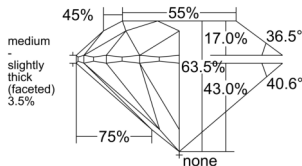

GIA®

FACSIMILE

GIA REPORT 2517537980

Verify this report at GIA.edu

GIA NATURAL DIAMOND DOSSIER®

February 28, 2025
GIA Report Number 2517537980
Shape and Cutting Style ..... Round Brilliant
Measurements ..... 5.60 - 5.64 x 3.57 mm

GRADING RESULTS

Carat Weight ..... 0.70 carat
Color Grade I
Clarity Grade S11
Cut Grade ..... Excellent

ADDITIONAL GRADING INFORMATION

Polish ..... Excellent
Symmetry ..... Excellent
Fluorescence ..... Medium Blue
Clarity Characteristics ..... Crystal, Cloud
Inscription(s): GIA 2517537980

PROPORTIONS

Profile to actual proportions