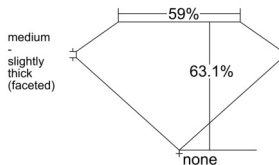

GIA®

FACSIMILE

GIA REPORT 2517558249

Verify this report at GIA.edu

GIA NATURAL DIAMOND DOSSIER®

March 05, 2025
GIA Report Number 2517558249
Shape and Cutting Style ..... Oval Brilliant
Measurements ..... 6.88 x 5.07 x 3.20 mm

GRADING RESULTS

Carat Weight ..... 0.70 carat
Color Grade ..... D
Clarity Grade VS1

ADDITIONAL GRADING INFORMATION

Polish ..... Excellent
Symmetry ..... Excellent
Fluorescence ..... Strong Blue
Clarity Characteristics ..... Crystal, Pinpoint
Inscription(s): GIA 2517558249

PROPORTIONS

Profile not to actual proportions

GRADING SCALES

GIA COLOR SCALE		GIA CLARITY SCALE	
COLORLESS	D	VERY VERY SLIGHTLY INCLUDED	FLAWLESS
	E		INTERNALLY FLAWLESS
	F		VVS₁
	G		VVS₂
	H		VS₁
	I		VS₂
	J		SI₁
	K		SI₂
	L		I₁
	M		I₂
NEAR COLORLESS	N	SLIGHTLY INCLUDED	I₃
	O		
	P		
	Q		
FAINT	R		
	S		
	T		
	U		
VERY LIGHT	V		
	W		
	X		
	Y		
LIGHT	Z