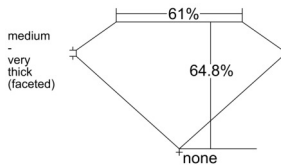

GIA®

FACSIMILE

GIA REPORT 2517639456

Verify this report at GIA.edu

GIA NATURAL DIAMOND DOSSIER®

March 17, 2025
GIA Report Number 2517639456
Shape and Cutting Style ..... Oval Brilliant
Measurements ..... 5.90 x 4.52 x 2.93 mm

GRADING RESULTS

Carat Weight ..... 0.50 carat
Color Grade ..... D
Clarity Grade VS1

ADDITIONAL GRADING INFORMATION

Polish ..... Excellent
Symmetry ..... Good
Fluorescence ..... None
Clarity Characteristics..... Cloud, Feather
Inscription(s): GIA 2517639456

PROPORTIONS

Profile not to actual proportions

GRADING SCALES

GIA COLOR SCALE		GIA CLARITY SCALE	
COLORLESS	D	VERY VERY SLIGHTLY INCLUDED	FLAWLESS
	E		INTERNALLY FLAWLESS
	F		VVS₁
	G		VVS₂
	H		VS₁
	I		VS₂
	J		SI₁
	K		SI₂
	L		I₁
	M		I₂
NEAR COLORLESS	N	SLIGHTLY INCLUDED	I₃
	O		
	P		
	Q		
FAINT	R		
	S		
	T		
	U		
VERT LIGHT	V		
	W		
	X		
	Y		
LIGHT	Z