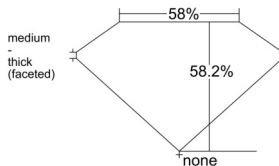

GIA®

FACSIMILE

GIA REPORT 2517705729

Verify this report at GIA.edu

GIA NATURAL DIAMOND DOSSIER®

March 24, 2025
GIA Report Number 2517705729
Shape and Cutting Style ..... Heart Brilliant
Measurements ..... 5.18 x 6.11 x 3.55 mm

GRADING RESULTS

Carat Weight ..... 0.63 carat
Color Grade ..... F
Clarity Grade VS2

ADDITIONAL GRADING INFORMATION

Polish ..... Excellent
Symmetry ..... Very Good
Fluorescence ..... Strong Blue
Clarity Characteristics..... Cloud, Crystal
Inspection(s): GIA 2517705729

PROPORTIONS

Profile not to actual proportions

GRADING SCALES

GIA COLOR SCALE		GIA CLARITY SCALE	
COLORLESS	D	VERY VERY SLIGHTLY INCLUDED	FLAWLESS
	E		INTERNALLY FLAWLESS
	F		VVS₁
	G		VVS₂
	H		VS₁
	I		VS₂
	J		SI₁
	K		SI₂
	L		I₁
	M		I₂
NEAR COLORLESS	N	SLIGHTLY INCLUDED	I₃
	O		
	P		
	Q		
FAINT	R		
	S		
	T		
	U		
VERT LIGHT	V		
	W		
	X		
	Y		
LIGHT	Z