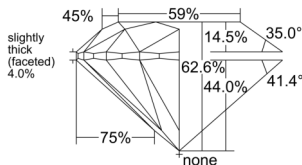

GIA®

FACSIMILE

GIA REPORT 2517944439

Verify this report at GIA.edu

GIA NATURAL DIAMOND DOSSIER®

April 22, 2025
GIA Report Number 2517944439
Shape and Cutting Style ..... Round Brilliant
Measurements ..... 5.65 - 5.70 x 3.55 mm

GRADING RESULTS

Carat Weight ..... 0.71 carat
Color Grade ..... G
Clarity Grade VS1
Cut Grade ..... Excellent

ADDITIONAL GRADING INFORMATION

Polish ..... Excellent
Symmetry ..... Excellent
Fluorescence ..... Medium Blue
Clarity Characteristics ..... Cloud
Inscription(s): GIA 2517944439

PROPORTIONS

Profile to actual proportions