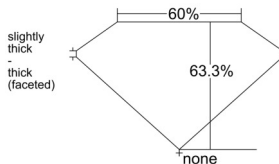

GIA®

FACSIMILE

GIA REPORT 2517952766

Verify this report at GIA.edu

GIA NATURAL DIAMOND DOSSIER®

April 22, 2025
GIA Report Number 2517952766
Shape and Cutting Style ..... Pear Brilliant
Measurements ..... 5.99 x 3.67 x 2.32 mm

GRADING RESULTS

Carat Weight ..... 0.30 carat
Color Grade ..... F
Clarity Grade VVS2

ADDITIONAL GRADING INFORMATION

Polish ..... Excellent
Symmetry ..... Very Good
Fluorescence ..... None
Clarity Characteristics ..... Cloud, Needle, Pinpoint
Inscription(s): GIA 2517952766

PROPORTIONS

Profile not to actual proportions

GRADING SCALES

GIA COLOR SCALE		GIA CLARITY SCALE			
COLORLESS	D	VERY VERY SLIGHTLY INCLUDED	FLAWLESS		
	E		INTERNALLY FLAWLESS		
	F	VERY SLIGHTLY INCLUDED	VVS₁		
	G		VVS₂		
	H		VS₁		
	NEAR COLORLESS	I	SLIGHTLY INCLUDED	VS₂	
		J		SI₁	
		FAINT	K	INCLUDED	SI₂
			L		I₁
			M		I₂
VERT LIGHT	N	INCLUDED	I₃		
	O				
	P				
	Q				
	R				
LIGHT	S				
	T				
	U				
	V				
	W				
	X				
	Y				
	Z