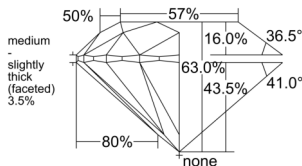

GIA®

FACSIMILE

GIA REPORT 2517979875

Verify this report at GIA.edu

GIA NATURAL DIAMOND DOSSIER®

April 25, 2025
GIA Report Number 2517979875
Shape and Cutting Style ..... Round Brilliant
Measurements ..... 5.36 - 5.40 x 3.39 mm

GRADING RESULTS

Carat Weight ..... 0.61 carat
Color Grade ..... G
Clarity Grade VS1
Cut Grade ..... Excellent

ADDITIONAL GRADING INFORMATION

Polish ..... Excellent
Symmetry ..... Excellent
Fluorescence ..... None
Clarity Characteristics ..... Cloud, Needle
Inscription(s): GIA 2517979875

PROPORTIONS

GRADING SCALES

GIA COLOR SCALE	GIA CLARITY SCALE	GIA CUT SCALE	
D	FLAWLESS	EXCELLENT	
E	INTERNALLY FLAWLESS		
F		VVS₁	VERY GOOD
G	VVS₂		
H	VS₁	GOOD	
I	VS₂		
J	SI₁	FAIR	
K	SI₂		
L	I₁	POOR	
M	I₂		
N	I₃		
O			
P			
Q			
R			
S			
T			
U			
V			
W			
X			
Y			
Z