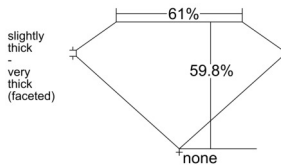

GIA®

FACSIMILE

GIA REPORT 2518037230

Verify this report at GIA.edu

GIA NATURAL DIAMOND DOSSIER®

December 20, 2024
GIA Report Number 2518037230
Shape and Cutting Style ..... Heart Brilliant
Measurements ..... 4.34 x 5.13 x 3.07 mm

GRADING RESULTS

Carat Weight ..... 0.40 carat
Color Grade ..... G
Clarity Grade VS1

ADDITIONAL GRADING INFORMATION

Polish ..... Excellent
Symmetry ..... Good
Fluorescence ..... None
Clarity Characteristics..... Indented Natural, Pinpoint
Inscription(s): GIA 2518037230

PROPORTIONS

Profile not to actual proportions

GRADING SCALES

GIA COLOR SCALE		GIA CLARITY SCALE			
COLORLESS	D	VERY VERY SLIGHTLY INCLUDED	FLAWLESS		
	E		INTERNALLY FLAWLESS		
	F		VVS₁		
	G		VVS₂		
	NEAR COLORLESS	H	VERY SLIGHTLY INCLUDED	VS₁	
		I		VS₂	
		FAINT	J	SLIGHTLY INCLUDED	I₁
			K		I₂
	L		I₃		
	M				
N					
O					
VERT LIGHT	P				
	Q				
	R				
	S				
	T				
	U				
LIGHT	V				
	W				
	X				
	Y				
Z