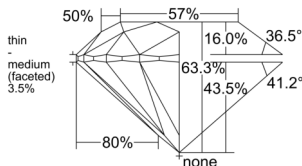

GIA®

FACSIMILE

GIA REPORT 2518076818

Verify this report at GIA.edu

GIA NATURAL DIAMOND DOSSIER®

December 26, 2024
GIA Report Number 2518076818
Shape and Cutting Style ..... Round Brilliant
Measurements ..... 5.34 - 5.38 x 3.40 mm

GRADING RESULTS

Carat Weight ..... 0.60 carat
Color Grade ..... H
Clarity Grade S11
Cut Grade ..... Excellent

ADDITIONAL GRADING INFORMATION

Polish ..... Excellent
Symmetry ..... Excellent
Fluorescence ..... None
Clarity Characteristics ..... Crystal, Cloud
Inscription(s): GIA 2518076818

PROPORTIONS

GRADING SCALES

GIA COLOR SCALE

COLORLESS	D
	E
	F
	G
	H
	I
	J
NEAR COLORLESS	K
	L
	M
	N
	O
	P
	R
	S
	T
	U
	V
	W
	X
	Y
LIGHT	Z

GIA CLARITY SCALE

FLAWLESS	VERY VERY SLIGHTLY INCLUDED	VVS₁	VVS₂	VS₁	VS₂	S1₁	S1₂	I₁	I₂	I₃	
											INTERNAL FLAWLESS

GIA CUT SCALE

EXCELLENT
VERY GOOD
GOOD
FAIR
POOR