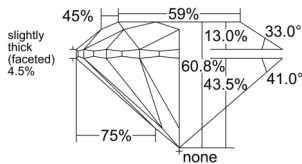

GIA®

FACSIMILE

GIA REPORT 2518093376

Verify this report at GIA.edu

GIA NATURAL DIAMOND DOSSIER®

December 30, 2024
GIA Report Number 2518093376
Shape and Cutting Style ..... Round Brilliant
Measurements ..... 4.36 - 4.38 x 2.66 mm

GRADING RESULTS

Carat Weight ..... 0.31 carat
Color Grade ..... D
Clarity Grade VS1
Cut Grade ..... Excellent

ADDITIONAL GRADING INFORMATION

Polish ..... Excellent
Symmetry ..... Excellent
Fluorescence ..... None
Clarity Characteristics..... Cloud, Needle, Pinpoint
Inscription(s): GIA 2518093376

PROPORTIONS

Profile to actual proportions

GRADING SCALES

GIA COLOR SCALE	GIA CLARITY SCALE	GIA CUT SCALE	
D	FLAWLESS	EXCELLENT	
E	INTERNALLY FLAWLESS		
F		VVS₁	VERY GOOD
G	VVS₂		
H	VS₁	GOOD	
I	VS₂		
J	SI₁	FAIR	
K	SI₂		
L	I₁	POOR	
M	I₂		
N	I₃		
O			
P			
Q			
R			
S			
T			
U			
V			
W			
X			
Y			
Z