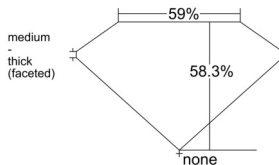

GIA®

FACSIMILE

GIA REPORT 2518291446

Verify this report at GIA.edu

GIA NATURAL DIAMOND DOSSIER®

January 27, 2025
GIA Report Number 2518291446
Shape and Cutting Style ..... Heart Brilliant
Measurements ..... 4.86 x 5.61 x 3.27 mm

GRADING RESULTS

Carat Weight ..... 0.51 carat
Color Grade ..... H
Clarity Grade VS2

ADDITIONAL GRADING INFORMATION

Polish ..... Excellent
Symmetry ..... Very Good
Fluorescence ..... None
Clarity Characteristics ..... Crystal, Cloud, Feather
Inscription(s): GIA 2518291446

PROPORTIONS

Profile not to actual proportions

GRADING SCALES

GIA COLOR SCALE		GIA CLARITY SCALE	
COLORLESS	D	VERY VERY SLIGHTLY INCLUDED	FLAWLESS
	E		INTERNALLY FLAWLESS
	F		VVS₁
	G		VVS₂
	H		VS₁
	I		VS₂
	J		SI₁
	K		SI₂
	L		I₁
	M		I₂
NEAR COLORLESS	N	SLIGHTLY INCLUDED	I₃
	O		
	P		
	Q		
FAINT	R		
	S		
	T		
	U		
VERY LIGHT	V		
	W		
	X		
	Y		
LIGHT	Z