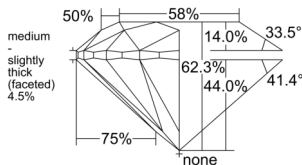

GIA®

FACSIMILE

GIA NATURAL DIAMOND DOSSIER®

January 29, 2025
GIA Report Number 2518307416
Shape and Cutting Style ..... Round Brilliant
Measurements ..... 4.48 - 4.52 x 2.80 mm

GRADING RESULTS

Carat Weight ..... 0.35 carat
Color Grade ..... E
Clarity Grade VVS1
Cut Grade ..... Excellent

ADDITIONAL GRADING INFORMATION

Polish ..... Excellent
Symmetry ..... Excellent
Fluorescence ..... Faint
Clarity Characteristics ..... Cloud, Pinpoint
Inscription(s): GIA 2518307416

GIA REPORT 2518307416

Verify this report at GIA.edu

PROPORTIONS

Profile to actual proportions

GRADING SCALES

GIA COLOR SCALE

COLORLESS	D
	E
	F
	G
	H
	I
	J
NEAR COLORLESS	K
	L
FAIN	M
	N
	O
	P
VERY LIGHT	Q
	R
	S
	T
	U
	V
	W
	X
	Y
LIGHT	Z

GIA CLARITY SCALE

FLAWLESS	INTERNAL FLAWLESS	
		FLAWLESS
VERY VERY SLIGHTLY INCLUDED	VVS₁	
	VVS₂	
VERY SLIGHTLY INCLUDED	VS₁	
	VS₂	
SLIGHTLY INCLUDED	SI₁	
	SI₂	
INCLUDED	I₁	
	I₂	
	I₃	

GIA CUT SCALE

EXCELLENT
VERY GOOD
GOOD
FAIR
POOR