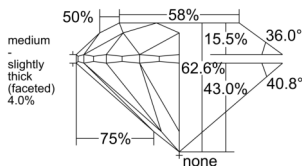

GIA®

FACSIMILE

GIA REPORT 2518636744

Verify this report at GIA.edu

GIA NATURAL DIAMOND DOSSIER®

March 13, 2025
GIA Report Number 2518636744
Shape and Cutting Style ..... Round Brilliant
Measurements ..... 5.61 - 5.65 x 3.53 mm

GRADING RESULTS

Carat Weight ..... 0.70 carat
Color Grade ..... F
Clarity Grade S11
Cut Grade ..... Excellent

ADDITIONAL GRADING INFORMATION

Polish ..... Excellent
Symmetry ..... Excellent
Fluorescence ..... Faint
Clarity Characteristics ..... Feather, Crystal, Cloud
Inscription(s): GIA 2518636744

PROPORTIONS

GRADING SCALES

GIA COLOR SCALE	GIA CLARITY SCALE	GIA CUT SCALE	
D	FLAWLESS	EXCELLENT	
E	INTERNALLY FLAWLESS		
F		VVS₁	VERY GOOD
G	VVS₂		
H	VS₁	GOOD	
I	VS₂		
J	S1₁	FAIR	
K	S1₂		
L	I₁	POOR	
M	I₂		
N	I₃		
O			
P			
Q			
R			
S			
T			
U			
V			
W			
X			
Y			
Z