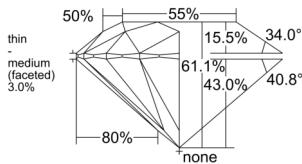

GIA®

FACSIMILE

GIA REPORT 2518680348

Verify this report at GIA.edu

GIA NATURAL DIAMOND DOSSIER®

March 21, 2025
GIA Report Number 2518680348
Shape and Cutting Style ..... Round Brilliant
Measurements ..... 4.51 - 4.54 x 2.77 mm

GRADING RESULTS

Carat Weight ..... 0.34 carat
Color Grade ..... D
Clarity Grade VVS1
Cut Grade ..... Excellent

ADDITIONAL GRADING INFORMATION

Polish ..... Excellent
Symmetry ..... Excellent
Fluorescence ..... None
Clarity Characteristics ..... Pinpoint
Inscription(s): GIA 2518680348

PROPORTIONS

GRADING SCALES

GIA COLOR SCALE	GIA CLARITY SCALE	GIA CUT SCALE	
D	FLAWLESS	EXCELLENT	
E	INTERNALLY FLAWLESS		
F		VVS₁	VERY GOOD
G	VVS₂		
H	VS₁	GOOD	
I	VS₂		
J	SI₁	FAIR	
K	SI₂		
L	I₁	POOR	
M			
N			
O	I₂		
P			
Q			
R	I₃		
S			
T			
U			
V			
W			
X			
Y			
Z