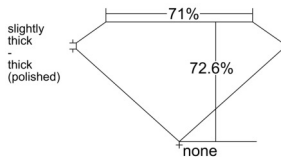

GIA®

FACSIMILE

GIA REPORT 2518818632

Verify this report at GIA.edu

GIA NATURAL DIAMOND DOSSIER®

April 04, 2025
GIA Report Number 2518818632
Shape and Cutting Style ..... Square Modified Brilliant
Measurements ..... 4.40 x 4.34 x 3.15 mm

GRADING RESULTS

Carat Weight ..... 0.51 carat
Color Grade ..... E
Clarity Grade VS2

ADDITIONAL GRADING INFORMATION

Polish ..... Excellent
Symmetry ..... Excellent
Fluorescence ..... None
Clarity Characteristics ..... Cloud, Crystal, Feather
Inscription(s): GIA 2518818632

PROPORTIONS

Profile not to actual proportions

GRADING SCALES

GIA COLOR SCALE		GIA CLARITY SCALE			
COLORLESS	D	NEAR COLORLESS	FLAWLESS		
	E		INTERNALLY FLAWLESS		
	F		VERY VERY SLIGHTLY INCLUDED	VVS₁	
	G			VVS₂	
	H		VERY SLIGHTLY INCLUDED	VS₁	
	I			VS₂	
	J			SLIGHTLY INCLUDED	SI₁
	K		SI₂		
	FANT		L	LIGHT	I₁
			M		I₂
N		I₃			
O					
P					
Q					
R					
S