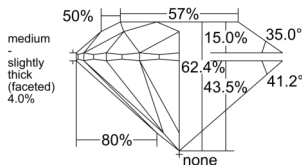

GIA®

FACSIMILE

GIA NATURAL DIAMOND DOSSIER®

April 14, 2025
GIA Report Number 2518855001
Shape and Cutting Style ..... Round Brilliant
Measurements ..... 3.66 - 3.69 x 2.29 mm

GRADING RESULTS

Carat Weight ..... 0.19 carat
Color Grade ..... E
Clarity Grade VS1
Cut Grade ..... Excellent

ADDITIONAL GRADING INFORMATION

Polish ..... Excellent
Symmetry ..... Excellent
Fluorescence ..... None
Clarity Characteristics ..... Cloud, Pinpoint
Inscription(s): GIA 2518855001

GIA REPORT 2518855001

Verify this report at GIA.edu

PROPORTIONS

GRADING SCALES

GIA COLOR SCALE	GIA CLARITY SCALE	GIA CUT SCALE	
D	FLAWLESS	EXCELLENT	
E	INTERNALLY FLAWLESS		
F		VVS₁	VERY GOOD
G	VVS₂		
H	VS₁	GOOD	
I	VS₂		
J	SI₁	FAIR	
K	SI₂		
L	I₁	POOR	
M	I₂		
N	I₃		
O			
P			
Q			
R			
S			
T			
U			
V			
W			
X			
Y			
Z