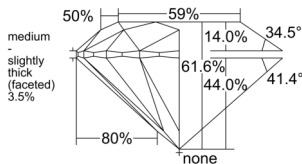

GIA®

FACSIMILE

GIA REPORT 2524078038

Verify this report at GIA.edu

GIA NATURAL DIAMOND DOSSIER®

May 12, 2025
GIA Report Number 2524078038
Shape and Cutting Style ..... Round Brilliant
Measurements ..... 4.57 - 4.60 x 2.83 mm

GRADING RESULTS

Carat Weight ..... 0.36 carat
Color Grade ..... H
Clarity Grade VS1
Cut Grade ..... Excellent

ADDITIONAL GRADING INFORMATION

Polish ..... Excellent
Symmetry ..... Excellent
Fluorescence ..... Strong Blue
Clarity Characteristics ..... Crystal, Pinpoint
Inscription(s): GIA 2524078038

PROPORTIONS

Profile to actual proportions

GRADING SCALES

GIA COLOR SCALE

COLORLESS	D
	E
	F
	G
	H
	I
	J
NEAR COLORLESS	K
	L
Faint	M
	N
	O
	P
Very Light	Q
	R
	S
	T
	U
	V
Light	W
	X
	Y
	Z

GIA CLARITY SCALE

FLAWLESS	INTERNAL FLAWLESS	
		EXCELLENT
VERY VERY SLIGHTLY INCLUDED	VVS₁	
	VVS₂	
VERY SLIGHTLY INCLUDED	VS₁	
	VS₂	
SLIGHTLY INCLUDED	SI₁	
	SI₂	
INCLUDED	I₁	
	I₂	
	I₃	
POOR		

GIA CUT SCALE

EXCELLENT
VERY GOOD
GOOD
FAIR
POOR