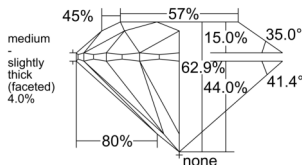

GIA®

FACSIMILE

GIA REPORT 2524118642

Verify this report at GIA.edu

GIA NATURAL DIAMOND DOSSIER®

May 12, 2025
GIA Report Number 2524118642
Shape and Cutting Style ..... Round Brilliant
Measurements ..... 5.64 - 5.67 x 3.56 mm

GRADING RESULTS

Carat Weight ..... 0.70 carat
Color Grade ..... G
Clarity Grade S11
Cut Grade ..... Excellent

ADDITIONAL GRADING INFORMATION

Polish ..... Excellent
Symmetry ..... Excellent
Fluorescence ..... None
Clarity Characteristics ..... Crystal, Cloud
Inscription(s): GIA 2524118642

PROPORTIONS

Profile to actual proportions