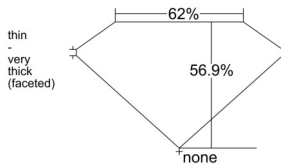

GIA®

FACSIMILE

GIA REPORT 2524216965

Verify this report at GIA.edu

GIA NATURAL DIAMOND DOSSIER®

May 30, 2025
GIA Report Number 2524216965
Shape and Cutting Style ..... Heart Brilliant
Measurements ..... 4.51 x 5.18 x 2.95 mm

GRADING RESULTS

Carat Weight ..... 0.40 carat
Color Grade ..... G
Clarity Grade VS1

ADDITIONAL GRADING INFORMATION

Polish ..... Very Good
Symmetry ..... Very Good
Fluorescence ..... Medium Blue
Clarity Characteristics ..... Crystal, Needle, Pinpoint
Inscription(s): GIA 2524216965

PROPORTIONS

Profile not to actual proportions

GRADING SCALES

GIA COLOR SCALE		GIA CLARITY SCALE			
COLORLESS	D	VERY VERY SLIGHTLY INCLUDED	FLAWLESS		
	E		INTERNALLY FLAWLESS		
	F	VERY SLIGHTLY INCLUDED	VVS₁		
	G		VVS₂		
	H		VS₁		
	NEAR COLORLESS	I	SLIGHTLY INCLUDED	VS₂	
		J		SI₁	
		FAINT	K	INCLUDED	SI₂
			L		I₁
			M		I₂
VERT LIGHT	N	LIGHT	I₃		
	O				
	P				
	Q				
	R