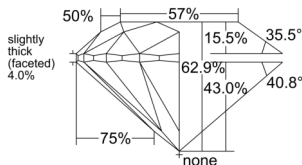

GIA®

FACSIMILE

GIA REPORT 2524264196

Verify this report at GIA.edu

GIA NATURAL DIAMOND DOSSIER®

May 26, 2025
GIA Report Number 2524264196
Shape and Cutting Style ..... Round Brilliant
Measurements ..... 4.68 - 4.72 x 2.96 mm

GRADING RESULTS

Carat Weight ..... 0.41 carat
Color Grade ..... H
Clarity Grade VS2
Cut Grade ..... Excellent

ADDITIONAL GRADING INFORMATION

Polish ..... Excellent
Symmetry ..... Excellent
Fluorescence ..... None
Clarity Characteristics ..... Crystal, Cloud, Feather
Inscription(s): GIA 2524264196

PROPORTIONS

Profile to actual proportions