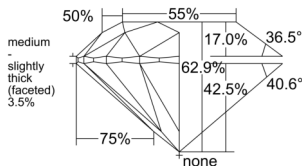

GIA®

FACSIMILE

GIA REPORT 2524283757

Verify this report at GIA.edu

GIA NATURAL DIAMOND DOSSIER®

May 26, 2025
GIA Report Number 2524283757
Shape and Cutting Style ..... Round Brilliant
Measurements ..... 5.34 - 5.37 x 3.37 mm

GRADING RESULTS

Carat Weight ..... 0.60 carat
Color Grade I
Clarity Grade VS1
Cut Grade ..... Excellent

ADDITIONAL GRADING INFORMATION

Polish ..... Excellent
Symmetry ..... Excellent
Fluorescence ..... None
Clarity Characteristics ..... Cloud, Indented Natural
Inscription(s): GIA 2524283757

PROPORTIONS

Profile to actual proportions