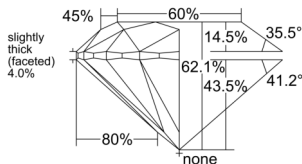

GIA®

FACSIMILE

GIA REPORT 2524308414

Verify this report at GIA.edu

GIA NATURAL DIAMOND DOSSIER®

May 28, 2025
GIA Report Number 2524308414
Shape and Cutting Style ..... Round Brilliant
Measurements ..... 5.63 - 5.67 x 3.51 mm

GRADING RESULTS

Carat Weight ..... 0.70 carat
Color Grade ..... H
Clarity Grade VS1
Cut Grade ..... Excellent

ADDITIONAL GRADING INFORMATION

Polish ..... Excellent
Symmetry ..... Excellent
Fluorescence ..... Medium Blue
Clarity Characteristics ..... Crystal, Needle, Pinpoint
Inscription(s): GIA 2524308414

PROPORTIONS

Profile to actual proportions