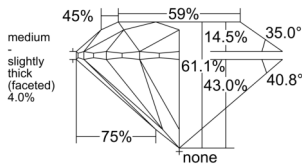

GIA®

FACSIMILE

GIA REPORT 2524357076

Verify this report at GIA.edu

GIA NATURAL DIAMOND DOSSIER®

June 02, 2025
GIA Report Number 2524357076
Shape and Cutting Style ..... Round Brilliant
Measurements ..... 4.64 - 4.66 x 2.84 mm

GRADING RESULTS

Carat Weight ..... 0.38 carat
Color Grade ..... E
Clarity Grade VS1
Cut Grade ..... Excellent

ADDITIONAL GRADING INFORMATION

Polish ..... Excellent
Symmetry ..... Excellent
Fluorescence ..... None
Clarity Characteristics..... Cloud, Crystal, Feather, Pinpoint
Inscription(s): GIA 2524357076

PROPORTIONS

Profile to actual proportions