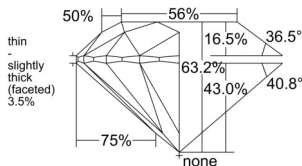

GIA®

FACSIMILE

GIA REPORT 2524417398

Verify this report at GIA.edu

GIA NATURAL DIAMOND DOSSIER®

June 06, 2025
GIA Report Number 2524417398
Shape and Cutting Style ..... Round Brilliant
Measurements ..... 5.33 - 5.36 x 3.38 mm

GRADING RESULTS

Carat Weight ..... 0.60 carat
Color Grade ..... H
Clarity Grade VS1
Cut Grade ..... Excellent

ADDITIONAL GRADING INFORMATION

Polish ..... Excellent
Symmetry ..... Excellent
Fluorescence ..... None
Clarity Characteristics..... Crystal, Cloud, Feather, Pinpoint
Inscription(s): GIA 2524417398

PROPORTIONS

GRADING SCALES

GIA COLOR SCALE	GIA CLARITY SCALE	GIA CUT SCALE	
D	FLAWLESS	EXCELLENT	
E	INTERNALLY FLAWLESS		
F		VVS₁	VERY GOOD
G	VVS₂		
H	VS₁	GOOD	
I	VS₂		
J	SI₁	FAIR	
K	SI₂		
L	I₁	POOR	
M			
N			
O	I₂		
P			
Q			
R	I₃		
S			
T			
U			
V			
W			
X			
Y			
Z