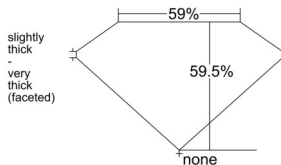

GIA®

FACSIMILE

GIA REPORT 2524425852

Verify this report at GIA.edu

GIA NATURAL DIAMOND DOSSIER®

June 07, 2025
GIA Report Number 2524425852
Shape and Cutting Style ..... Heart Brilliant
Measurements ..... 4.97 x 5.66 x 3.37 mm

GRADING RESULTS

Carat Weight ..... 0.52 carat
Color Grade ..... G
Clarity Grade VS1

ADDITIONAL GRADING INFORMATION

Polish ..... Excellent
Symmetry ..... Excellent
Fluorescence ..... Faint
Clarity Characteristics..... Crystal, Cloud, Feather, Pinpoint
Inscription(s): GIA 2524425852

PROPORTIONS

Profile not to actual proportions

GRADING SCALES

GIA COLOR SCALE		GIA CLARITY SCALE			
COLORLESS	D	VERY VERY SLIGHTLY INCLUDED	FLAWLESS		
	E		INTERNALLY FLAWLESS		
	F		VVS₁		
	NEAR COLORLESS	G	VVS₂		
		H	VERY SLIGHTLY INCLUDED	VS₁	
		I		VS₂	
		FAINT	J	SLIGHTLY INCLUDED	SI₁
			K		SI₂
	L		INCLUDED		I₁
	M			I₂	
VERT LIGHT	N		INCLUDED	I₃	
	O				
	P				
	Q				
	R				
LIGHT	S				
	T				
	U				
	V				
	W				
X					
Y					
Z