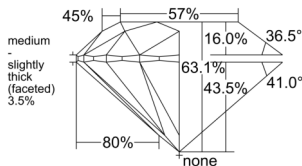

GIA®

FACSIMILE

GIA REPORT 2524492473

Verify this report at GIA.edu

GIA NATURAL DIAMOND DOSSIER®

June 14, 2025
GIA Report Number 2524492473
Shape and Cutting Style ..... Round Brilliant
Measurements ..... 5.64 - 5.69 x 3.57 mm

GRADING RESULTS

Carat Weight ..... 0.71 carat
Color Grade ..... J
Clarity Grade VS2
Cut Grade ..... Excellent

ADDITIONAL GRADING INFORMATION

Polish ..... Excellent
Symmetry ..... Excellent
Fluorescence ..... None
Clarity Characteristics ..... Cloud
Inscription(s): GIA 2524492473

PROPORTIONS

Profile to actual proportions

GRADING SCALES

GIA COLOR SCALE

COLORLESS	D
	E
	F
	G
	H
	I
	J
NEAR COLORLESS	K
	L
Faint	M
	N
	O
	P
Very Light	Q
	R
	S
	T
	U
	V
Light	W
	X
	Y
	Z

GIA CLARITY SCALE

FLAWLESS	INTERNAL FLAWLESS	
		FLAWLESS
VERY VERY SLIGHTLY INCLUDED	VVS₁	
	VVS₂	
VERY SLIGHTLY INCLUDED	VS₁	
	VS₂	
SLIGHTLY INCLUDED	SI₁	
	SI₂	
INCLUDED	I₁	
	I₂	
	I₃	

GIA CUT SCALE

EXCELLENT
VERY GOOD
GOOD
FAIR
POOR