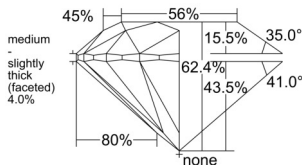

GIA®

FACSIMILE

GIA REPORT 2524527404

Verify this report at GIA.edu

GIA NATURAL DIAMOND DOSSIER®

June 17, 2025
GIA Report Number 2524527404
Shape and Cutting Style ..... Round Brilliant
Measurements ..... 4.63 - 4.65 x 2.90 mm

GRADING RESULTS

Carat Weight ..... 0.38 carat
Color Grade ..... G
Clarity Grade VVS1
Cut Grade ..... Excellent

ADDITIONAL GRADING INFORMATION

Polish ..... Excellent
Symmetry ..... Excellent
Fluorescence ..... None
Clarity Characteristics ..... Pinpoint, Cloud, Feather
Inscription(s): GIA 2524527404

PROPORTIONS

Profile to actual proportions