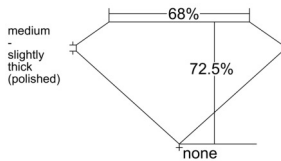

GIA®

FACSIMILE

GIA REPORT 2524567429

Verify this report at gia.edu

GIA NATURAL DIAMOND DOSSIER®

June 21, 2025
GIA Report Number 2524567429
Shape and Cutting Style ..... Square Modified Brilliant
Measurements ..... 4.00 x 3.95 x 2.86 mm

GRADING RESULTS

Carat Weight ..... 0.38 carat
Color Grade I
Clarity Grade VVS1

ADDITIONAL GRADING INFORMATION

Polish ..... Excellent
Symmetry ..... Very Good
Fluorescence ..... None
Clarity Characteristics ..... Cloud, Feather, Cavity
Inscription(s): GIA 2524567429

PROPORTIONS

Profile not to actual proportions

GRADING SCALES

GIA COLOR SCALE		GIA CLARITY SCALE	
COLORLESS	D	VERY VERY SLIGHTLY INCLUDED	FLAWLESS
	E		INTERNALLY FLAWLESS
	F		VVS₁
	G		VVS₂
	H		VS₁
	I		VS₂
	J		SI₁
	K		SI₂
	L		I₁
	M		I₂
NEAR COLORLESS	N	SLIGHTLY INCLUDED	I₃
	O		
	P		
	Q		
FAINT	R		
	S		
	T		
	U		
VERT LIGHT	V		
	W		
	X		
	Y		
LIGHT	Z