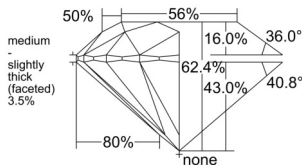

GIA®

FACSIMILE

GIA REPORT 2524635746

Verify this report at GIA.edu

GIA NATURAL DIAMOND DOSSIER®

July 02, 2025
GIA Report Number 2524635746
Shape and Cutting Style ..... Round Brilliant
Measurements ..... 5.22 - 5.26 x 3.28 mm

GRADING RESULTS

Carat Weight ..... 0.55 carat
Color Grade I
Clarity Grade VS2
Cut Grade ..... Excellent

ADDITIONAL GRADING INFORMATION

Polish ..... Excellent
Symmetry ..... Excellent
Fluorescence ..... None
Clarity Characteristics ..... Cloud, Crystal
Inscription(s): GIA 2524635746

PROPORTIONS

GRADING SCALES

GIA COLOR SCALE

COLORLESS	D
	E
	F
	G
	H
	I
	J
NEAR COLORLESS	K
	L
FAIN	M
	N
	O
	P
	Q
VERY LIGHT	R
	S
	T
	U
	V
	W
	X
	Y
LIGHT	Z

GIA CLARITY SCALE

FLAWLESS	INTERNAL FLAWLESS	
		FLAWLESS
VERY VERY SLIGHTLY INCLUDED	VVS₁	
	VVS₂	
VERY SLIGHTLY INCLUDED	VS₁	
	VS₂	
SLIGHTLY INCLUDED	SI₁	
	SI₂	
INCLUDED	I₁	
	I₂	
	I₃	

GIA CUT SCALE

EXCELLENT
VERY GOOD
GOOD
FAIR
POOR