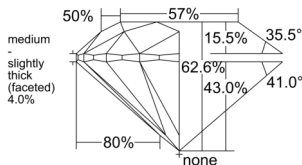

GIA®

FACSIMILE

GIA REPORT 2524727916

Verify this report at gia.edu

GIA NATURAL DIAMOND DOSSIER®

July 07, 2025
GIA Report Number 2524727916
Shape and Cutting Style ..... Round Brilliant
Measurements ..... 5.19 - 5.23 x 3.26 mm

GRADING RESULTS

Carat Weight ..... 0.54 carat
Color Grade ..... K
Clarity Grade SI2
Cut Grade ..... Excellent

ADDITIONAL GRADING INFORMATION

Polish ..... Excellent
Symmetry ..... Excellent
Fluorescence ..... Faint
Clarity Characteristics ..... Crystal
Inscription(s): GIA 2524727916

PROPORTIONS

GRADING SCALES

GIA COLOR SCALE

COLOREDNESS	D
	E
	F
	G
	H
	I
	J
NEAR COLORLESS	K
	L
FAINTE	M
	N
	O
	P
	Q
VERY LIGHT	R
	S
	T
	U
	V
	W
	X
	Y
LIGHT	Z

GIA CLARITY SCALE

FLAWLESS	INTERNAL FLAWLESS	
		FLAWLESS
VERY VERY SLIGHTLY INCLUDED	VVS₁	
	VVS₂	
VERY SLIGHTLY INCLUDED	VS₁	
	VS₂	
SLIGHTLY INCLUDED	SI₁	
	SI₂	
INCLUDED	I₁	
	I₂	
	I₃	

GIA CUT SCALE

EXCELLENT
VERY GOOD
GOOD
FAIR
POOR