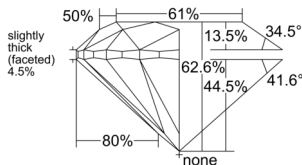

GIA®

FACSIMILE

GIA REPORT 2524761665

Verify this report at GIA.edu

GIA NATURAL DIAMOND DOSSIER®

July 23, 2025
GIA Report Number 2524761665
Shape and Cutting Style ..... Round Brilliant
Measurements ..... 5.30 - 5.33 x 3.33 mm

GRADING RESULTS

Carat Weight ..... 0.59 carat
Color Grade ..... H
Clarity Grade VS2
Cut Grade ..... Excellent

ADDITIONAL GRADING INFORMATION

Polish ..... Excellent
Symmetry ..... Excellent
Fluorescence ..... None
Clarity Characteristics ..... Crystal, Cloud
Inscription(s): GIA 2524761665

PROPORTIONS

Profile to actual proportions