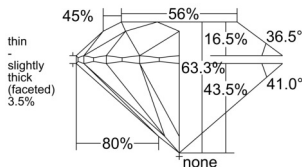

GIA®

FACSIMILE

GIA REPORT 2524885420

Verify this report at GIA.edu

GIA NATURAL DIAMOND DOSSIER®

August 09, 2025
GIA Report Number 2524885420
Shape and Cutting Style ..... Round Brilliant
Measurements ..... 4.87 - 4.91 x 3.10 mm

GRADING RESULTS

Carat Weight ..... 0.46 carat
Color Grade ..... H
Clarity Grade VS1
Cut Grade ..... Excellent

ADDITIONAL GRADING INFORMATION

Polish ..... Excellent
Symmetry ..... Excellent
Fluorescence ..... None
Clarity Characteristics..... Cloud, Pinpoint, Indented Natural
Inscription(s): GIA 2524885420

PROPORTIONS

Profile to actual proportions