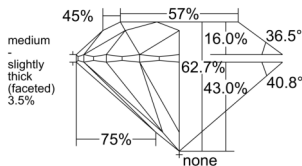

GIA®

FACSIMILE

GIA REPORT 2524937025

Verify this report at GIA.edu

GIA NATURAL DIAMOND DOSSIER®

July 26, 2025
GIA Report Number 2524937025
Shape and Cutting Style ..... Round Brilliant
Measurements ..... 5.27 - 5.30 x 3.31 mm

GRADING RESULTS

Carat Weight ..... 0.57 carat
Color Grade ..... J
Clarity Grade S11
Cut Grade ..... Excellent

ADDITIONAL GRADING INFORMATION

Polish ..... Excellent
Symmetry ..... Excellent
Fluorescence ..... Faint
Clarity Characteristics ..... Crystal, Cloud
Inscription(s): GIA 2524937025

PROPORTIONS

GRADING SCALES

GIA COLOR SCALE	GIA CLARITY SCALE	GIA CUT SCALE	
D	FLAWLESS	EXCELLENT	
E	INTERNALLY FLAWLESS		
F		VVS₁	VERY GOOD
G	VVS₂		
H	VS₁	GOOD	
I	VS₂		
J	S1₁	FAIR	
K	S1₂		
L	I₁	POOR	
M	I₂		
N	I₃		
O			
P			
Q			
R			
S			
T			
U			
V			
W			
X			
Y			
Z