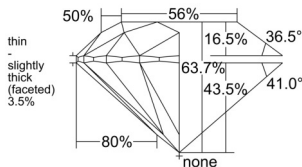

GIA®

FACSIMILE

GIA REPORT 2524949805

Verify this report at GIA.edu

GIA NATURAL DIAMOND DOSSIER®

August 14, 2025
GIA Report Number 2524949805
Shape and Cutting Style ..... Round Brilliant
Measurements ..... 6.07 - 6.14 x 3.89 mm

GRADING RESULTS

Carat Weight ..... 0.90 carat
Color Grade I
Clarity Grade VS1
Cut Grade ..... Excellent

ADDITIONAL GRADING INFORMATION

Polish ..... Excellent
Symmetry ..... Very Good
Fluorescence ..... None
Clarity Characteristics ..... Indented Natural, Pinpoint
Inscription(s): GIA 2524949805

PROPORTIONS

Profile to actual proportions

GRADING SCALES

GIA COLOR SCALE

COLORLESS	D
	E
	F
	G
	H
	I
	J
NEAR COLORLESS	K
	L
FAIN	M
	N
	O
	P
VERY LIGHT	Q
	R
	S
	T
	U
	V
	W
	X
	Y
LIGHT	Z

GIA CLARITY SCALE

FLAWLESS	VERY VERY SLIGHTLY INCLUDED	VVS₁	
			VVS₂
INTERNALLY FLAWLESS	VERY SLIGHTLY INCLUDED	VS₁	
		VS₂	
SLIGHTLY INCLUDED	INCLUDED	SI₁	
		SI₂	
INCLUDED		I₁	
		I₂	
		I₃	

GIA CUT SCALE

EXCELLENT
VERY GOOD
GOOD
FAIR
POOR