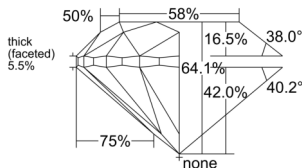

GIA®

FACSIMILE

GIA REPORT 2524976034

Verify this report at GIA.edu

GIA NATURAL DIAMOND DOSSIER®

August 20, 2025
GIA Report Number 2524976034
Shape and Cutting Style ..... Round Brilliant
Measurements ..... 5.94 - 6.02 x 3.84 mm

GRADING RESULTS

Carat Weight ..... 0.90 carat
Color Grade ..... F
Clarity Grade VS2
Cut Grade ..... Very Good

ADDITIONAL GRADING INFORMATION

Polish ..... Excellent
Symmetry ..... Very Good
Fluorescence ..... Medium Blue
Clarity Characteristics ..... Crystal
Inscription(s): GIA 2524976034

PROPORTIONS

Profile to actual proportions

GRADING SCALES

GIA COLOR SCALE

COLORLESS	D
	E
	F
	G
	H
	I
	J
NEAR COLORLESS	K
	L
Faint	M
	N
	O
	P
	R
	S
	T
	U
	V
	W
	X
	Y
Light	Z

GIA CLARITY SCALE

FLAWLESS	VERY VERY SLIGHTLY INCLUDED	VS₁	VS₂	SI₁	SI₂	I₁	I₂	I₃	
									FLAWLESS
INTERNALLY FLAWLESS	VERY SLIGHTLY INCLUDED								

GIA CUT SCALE

EXCELLENT
VERY GOOD
GOOD
FAIR
POOR