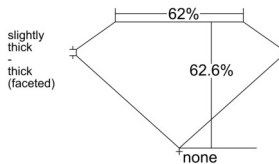

GIA®

FACSIMILE

GIA REPORT 2526077842

Verify this report at GIA.edu

GIA NATURAL DIAMOND DOSSIER®

May 07, 2025
GIA Report Number 2526077842
Shape and Cutting Style ..... Pear Brilliant
Measurements ..... 6.46 x 4.29 x 2.68 mm

GRADING RESULTS

Carat Weight ..... 0.43 carat
Color Grade ..... D
Clarity Grade VS1

ADDITIONAL GRADING INFORMATION

Polish ..... Excellent
Symmetry ..... Very Good
Fluorescence ..... Faint
Clarity Characteristics..... Crystal, Feather, Pinpoint
Inscription(s): GIA 2526077842

PROPORTIONS

Profile not to actual proportions

GRADING SCALES

GIA COLOR SCALE		GIA CLARITY SCALE	
COLORLESS	D	VERY VERY SLIGHTLY INCLUDED	FLAWLESS
	E		INTERNALLY FLAWLESS
	F		VVS₁
	G		VVS₂
	H		VS₁
	I		VS₂
	J		SI₁
	K		SI₂
	L		I₁
	M		I₂
NEAR COLORLESS	N	SLIGHTLY INCLUDED	I₃
	O		
	P		
	Q		
FAINT	R		
	S		
	T		
	U		
VERT LIGHT	V		
	W		
	X		
	Y		
LIGHT	Z