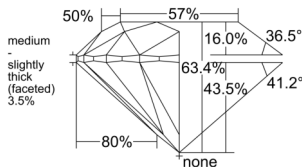

GIA®

FACSIMILE

GIA REPORT 2526095683

Verify this report at GIA.edu

GIA NATURAL DIAMOND DOSSIER®

May 08, 2025
GIA Report Number 2526095683
Shape and Cutting Style ..... Round Brilliant
Measurements ..... 5.36 - 5.39 x 3.41 mm

GRADING RESULTS

Carat Weight ..... 0.61 carat
Color Grade ..... E
Clarity Grade VS1
Cut Grade ..... Excellent

ADDITIONAL GRADING INFORMATION

Polish ..... Excellent
Symmetry ..... Excellent
Fluorescence ..... None
Clarity Characteristics ..... Crystal, Needle, Pinpoint
Inscription(s): GIA 2526095683

PROPORTIONS

GRADING SCALES

GIA COLOR SCALE

COLORLESS	D
	E
	F
	G
	H
	I
	J
NEAR COLORLESS	K
	L
Faint	M
	N
	O
	P
Very Light	Q
	R
	S
	T
	U
	V
Light	W
	X
	Y
	Z

GIA CLARITY SCALE

FLAWLESS	INTERNAL FLAWLESS	EXCELLENT	
VERY VERY SLIGHTLY INCLUDED	VVS₁	VERY GOOD	
	VVS₂		
VERY SLIGHTLY INCLUDED	VS₁	GOOD	
	VS₂		
SLIGHTLY INCLUDED	SI₁	FAIR	
	SI₂		
INCLUDED	I₁	POOR	
	I₂		
	I₃