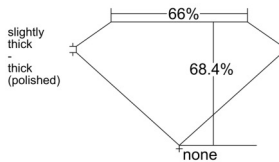

GIA®

FACSIMILE

GIA REPORT 2526132638

Verify this report at GIA.edu

GIA NATURAL DIAMOND DOSSIER®

May 13, 2025
GIA Report Number 2526132638
Shape and Cutting Style ..... Square Emerald Cut
Measurements ..... 4.64 x 4.57 x 3.12 mm

GRADING RESULTS

Carat Weight ..... 0.60 carat
Color Grade ..... F
Clarity Grade SI1

ADDITIONAL GRADING INFORMATION

Polish ..... Excellent
Symmetry ..... Excellent
Fluorescence ..... None
Clarity Characteristics ..... Cloud, Crystal
Inscription(s): GIA 2526132638

PROPORTIONS

Profile not to actual proportions

GRADING SCALES

GIA COLOR SCALE		GIA CLARITY SCALE			
COLORLESS	D	VERY VERY SLIGHTLY INCLUDED	FLAWLESS		
	E		INTERNALLY FLAWLESS		
	F	VERY SLIGHTLY INCLUDED	VVS₁		
	G		VVS₂		
	H		VS₁		
	NEAR COLORLESS	I	SLIGHTLY INCLUDED	VS₂	
		J		SI₁	
		FAINT	K	INCLUDED	SI₂
			L		I₁
			M		I₂
VERTICALLY LIGHT	N	LIGHT	I₃		
	O				
	P				
	Q				
	R