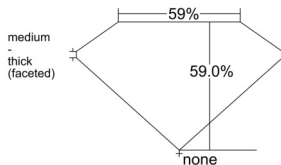

GIA®

FACSIMILE

GIA REPORT 2526143966

Verify this report at GIA.edu

GIA NATURAL DIAMOND DOSSIER®

May 14, 2025
GIA Report Number 2526143966
Shape and Cutting Style ..... Heart Brilliant
Measurements ..... 5.27 x 6.16 x 3.63 mm

GRADING RESULTS

Carat Weight ..... 0.71 carat
Color Grade ..... E
Clarity Grade VS1

ADDITIONAL GRADING INFORMATION

Polish ..... Very Good
Symmetry ..... Very Good
Fluorescence ..... None
Clarity Characteristics..... Crystal, Cloud, Needle, Pinpoint
Inspection(s): GIA 2526143966

PROPORTIONS

Profile not to actual proportions

GRADING SCALES

GIA COLOR SCALE		GIA CLARITY SCALE			
COLORLESS	D	VERY VERY SLIGHTLY INCLUDED	FLAWLESS		
	E		INTERNALLY FLAWLESS		
	F	VERY SLIGHTLY INCLUDED	VVS₁		
	G		VVS₂		
	H		VS₁		
	NEAR COLORLESS	I	SLIGHTLY INCLUDED	VS₂	
		J		SI₁	
		FAINT	K	INCLUDED	SI₂
			L		I₁
			M		I₂
VERT LIGHT	N	LIGHT	I₃		
	O				
	P				
	Q				
	R