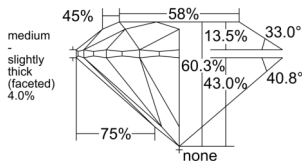

GIA®

FACSIMILE

GIA REPORT 2526243931

Verify this report at GIA.edu

GIA NATURAL DIAMOND DOSSIER®

May 23, 2025
GIA Report Number 2526243931
Shape and Cutting Style ..... Round Brilliant
Measurements ..... 5.20 - 5.21 x 3.14 mm

GRADING RESULTS

Carat Weight ..... 0.52 carat
Color Grade ..... E
Clarity Grade VVS1
Cut Grade ..... Excellent

ADDITIONAL GRADING INFORMATION

Polish ..... Excellent
Symmetry ..... Excellent
Fluorescence ..... Faint
Clarity Characteristics ..... Pinpoint, Cloud
Inscription(s): GIA 2526243931

PROPORTIONS

Profile to actual proportions

GRADING SCALES

GIA COLOR SCALE	GIA CLARITY SCALE	GIA CUT SCALE	
D	FLAWLESS	EXCELLENT	
E	INTERNALLY FLAWLESS		
F		VVS₁	VERY GOOD
G	VVS₂		
H	VS₁	GOOD	
I	VS₂		
J	SI₁	FAIR	
K	SI₂		
L	I₁	POOR	
M	I₂		
N	I₃		
O			
P			
Q			
R			
S			
T			
U			
V			
W			
X			
Y			
Z