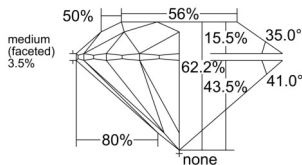

GIA®

FACSIMILE

GIA REPORT 2526340944

Verify this report at GIA.edu

GIA NATURAL DIAMOND DOSSIER®

May 31, 2025
GIA Report Number 2526340944
Shape and Cutting Style ..... Round Brilliant
Measurements ..... 4.50 - 4.53 x 2.81 mm

GRADING RESULTS

Carat Weight ..... 0.35 carat
Color Grade ..... E
Clarity Grade S11
Cut Grade ..... Excellent

ADDITIONAL GRADING INFORMATION

Polish ..... Excellent
Symmetry ..... Excellent
Fluorescence ..... None
Clarity Characteristics ..... Crystal, Cloud
Inscription(s): GIA 2526340944

PROPORTIONS

Profile to actual proportions