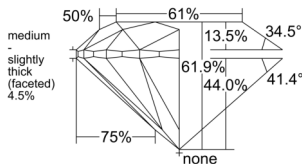

GIA®

FACSIMILE

GIA REPORT 2526346031

Verify this report at GIA.edu

GIA NATURAL DIAMOND DOSSIER®

June 05, 2025
GIA Report Number 2526346031
Shape and Cutting Style ..... Round Brilliant
Measurements ..... 5.37 - 5.42 x 3.34 mm

GRADING RESULTS

Carat Weight ..... 0.60 carat
Color Grade ..... H
Clarity Grade S11
Cut Grade ..... Excellent

ADDITIONAL GRADING INFORMATION

Polish ..... Excellent
Symmetry ..... Excellent
Fluorescence ..... None
Clarity Characteristics ..... Crystal, Cloud
Inscription(s): GIA 2526346031

PROPORTIONS

Profile to actual proportions