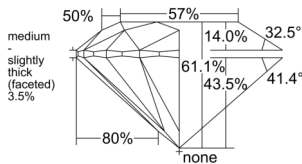

GIA®

FACSIMILE

GIA REPORT 2526354401

Verify this report at GIA.edu

GIA NATURAL DIAMOND DOSSIER®

June 02, 2025
GIA Report Number 2526354401
Shape and Cutting Style ..... Round Brilliant
Measurements ..... 3.67 - 3.68 x 2.24 mm

GRADING RESULTS

Carat Weight ..... 0.18 carat
Color Grade ..... H
Clarity Grade VS1
Cut Grade ..... Excellent

ADDITIONAL GRADING INFORMATION

Polish ..... Excellent
Symmetry ..... Excellent
Fluorescence ..... None
Clarity Characteristics ..... Cloud, Needle
Inscription(s): GIA 2526354401

PROPORTIONS

Profile to actual proportions