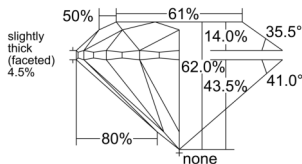

GIA®

FACSIMILE

GIA NATURAL DIAMOND DOSSIER®

June 04, 2025
GIA Report Number 2526374525
Shape and Cutting Style ..... Round Brilliant
Measurements ..... 5.36 - 5.40 x 3.34 mm

GRADING RESULTS

Carat Weight ..... 0.61 carat
Color Grade ..... H
Clarity Grade VS2
Cut Grade ..... Excellent

ADDITIONAL GRADING INFORMATION

Polish ..... Excellent
Symmetry ..... Excellent
Fluorescence ..... None
Clarity Characteristics ..... Crystal, Cloud, Needle
Inscription(s): GIA 2526374525

GIA REPORT 2526374525

Verify this report at GIA.edu

PROPORTIONS

Profile to actual proportions