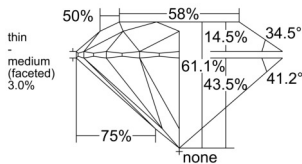

GIA®

FACSIMILE

GIA REPORT 2526389179

Verify this report at GIA.edu

GIA NATURAL DIAMOND DOSSIER®

June 07, 2025
GIA Report Number 2526389179
Shape and Cutting Style ..... Round Brilliant
Measurements ..... 3.67 - 3.69 x 2.25 mm

GRADING RESULTS

Carat Weight ..... 0.18 carat
Color Grade ..... G
Clarity Grade VVS1
Cut Grade ..... Excellent

ADDITIONAL GRADING INFORMATION

Polish ..... Excellent
Symmetry ..... Excellent
Fluorescence ..... None
Clarity Characteristics ..... Pinpoint
Inscription(s): GIA 2526389179

PROPORTIONS

Profile to actual proportions

GRADING SCALES

GIA COLOR SCALE

COLORLESS	D
	E
	F
	G
	H
	I
	J
NEAR COLORLESS	K
	L
Faint	M
	N
	O
	P
	Q
	R
	S
	T
	U
	V
	W
	X
	Y
Light	Z

GIA CLARITY SCALE

FLAWLESS	INTERNAL FLAWLESS	
		EXCELLENT
VERY VERY SLIGHTLY INCLUDED	VVS₁	
	VVS₂	
VERY SLIGHTLY INCLUDED	VS₁	
	VS₂	
SLIGHTLY INCLUDED	SI₁	
	SI₂	
INCLUDED	I₁	
	I₂	
	I₃	

GIA CUT SCALE

EXCELLENT
VERY GOOD
GOOD
FAIR
POOR