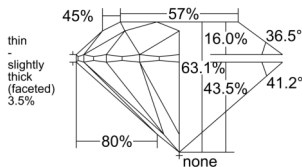

GIA®

FACSIMILE

GIA REPORT 2526447779

Verify this report at GIA.edu

GIA NATURAL DIAMOND DOSSIER®

June 17, 2025
GIA Report Number 2526447779
Shape and Cutting Style ..... Round Brilliant
Measurements ..... 4.90 - 4.93 x 3.10 mm

GRADING RESULTS

Carat Weight ..... 0.46 carat
Color Grade ..... G
Clarity Grade S11
Cut Grade ..... Excellent

ADDITIONAL GRADING INFORMATION

Polish ..... Excellent
Symmetry ..... Excellent
Fluorescence ..... None
Clarity Characteristics ..... Crystal, Cloud
Inscription(s): GIA 2526447779

PROPORTIONS

GRADING SCALES

GIA COLOR SCALE

COLORLESS	D
	E
	F
	G
	H
	I
	J
NEAR COLORLESS	K
	L
Faint	M
	N
	O
	P
Very Light	Q
	R
	S
	T
	U
	V
Light	W
	X
	Y
	Z

GIA CLARITY SCALE

FLAWLESS	INTERNAL FLAWLESS	
		FLAWLESS
VERY VERY SLIGHTLY INCLUDED	VVS₁	
	VVS₂	
VERY SLIGHTLY INCLUDED	VS₁	
	VS₂	
SLIGHTLY INCLUDED	SI₁	
	SI₂	
INCLUDED	I₁	
	I₂	
	I₃	

GIA CUT SCALE

EXCELLENT
VERY GOOD
GOOD
FAIR
POOR