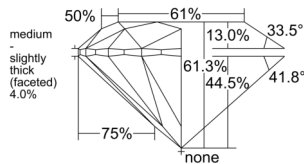

GIA®

FACSIMILE

GIA REPORT 2526518194

Verify this report at GIA.edu

GIA NATURAL DIAMOND DOSSIER®

June 17, 2025
GIA Report Number 2526518194
Shape and Cutting Style ..... Round Brilliant
Measurements ..... 4.83 - 4.87 x 2.97 mm

GRADING RESULTS

Carat Weight ..... 0.43 carat
Color Grade ..... G
Clarity Grade VS2
Cut Grade ..... Excellent

ADDITIONAL GRADING INFORMATION

Polish ..... Excellent
Symmetry ..... Excellent
Fluorescence ..... Faint
Clarity Characteristics ..... Cloud, Crystal
Inscription(s): GIA 2526518194

PROPORTIONS

Profile to actual proportions

GRADING SCALES

GIA COLOR SCALE

COLORESS	D
	E
	F
	G
	H
	I
	J
NEAR COLORESS	K
	L
FAIN	M
	N
	O
	P
	Q
VERY LIGHT	R
	S
	T
	U
	V
	W
	X
	Y
LIGHT	Z

GIA CLARITY SCALE

VERY VERY SLIGHTLY INCLUDED	FLAWLESS
	INTERNALLY FLAWLESS
VERY SLIGHTLY INCLUDED	VVS₁
	VVS₂
SLIGHTLY INCLUDED	VS₁
	VS₂
INCLUDED	SI₁
	SI₂
	I₁
	I₂
	I₃

GIA CUT SCALE

EXCELLENT	
VERY GOOD	
GOOD	
FAIR	
POOR