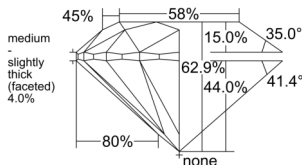

GIA®

FACSIMILE

GIA REPORT 2526538391

Verify this report at GIA.edu

GIA NATURAL DIAMOND DOSSIER®

June 18, 2025
GIA Report Number 2526538391
Shape and Cutting Style ..... Round Brilliant
Measurements ..... 5.28 - 5.32 x 3.34 mm

GRADING RESULTS

Carat Weight ..... 0.58 carat
Color Grade ..... H
Clarity Grade VS1
Cut Grade ..... Excellent

ADDITIONAL GRADING INFORMATION

Polish ..... Excellent
Symmetry ..... Excellent
Fluorescence ..... None
Clarity Characteristics ..... Feather, Needle, Pinpoint
Inspection(s): GIA 2526538391

PROPORTIONS

Profile to actual proportions

GRADING SCALES

GIA COLOR SCALE

COLORLESS	D
	E
	F
	G
	H
	I
	J
NEAR COLORLESS	K
	L
Faint	M
	N
	O
	P
Very Light	Q
	R
	S
	T
	U
	V
Light	W
	X
	Y
	Z

GIA CLARITY SCALE

FLAWLESS	VERY VERY SLIGHTLY INCLUDED	VS₁	VS₂	VS₁	VS₂	SL₁	SL₂	I₁	I₂	I₃		
											FLAWLESS	INTERNALLY FLAWLESS

GIA CUT SCALE

EXCELLENT
VERY GOOD
GOOD
FAIR
POOR