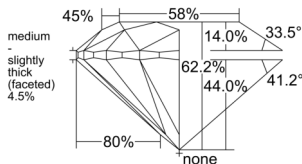

GIA®

FACSIMILE

GIA REPORT 2526541315

Verify this report at GIA.edu

GIA NATURAL DIAMOND DOSSIER®

June 19, 2025
GIA Report Number 2526541315
Shape and Cutting Style ..... Round Brilliant
Measurements ..... 5.37 - 5.41 x 3.35 mm

GRADING RESULTS

Carat Weight ..... 0.60 carat
Color Grade ..... F
Clarity Grade S11
Cut Grade ..... Excellent

ADDITIONAL GRADING INFORMATION

Polish ..... Excellent
Symmetry ..... Excellent
Fluorescence ..... Strong Blue
Clarity Characteristics ..... Cloud
Inscription(s): GIA 2526541315

PROPORTIONS

GRADING SCALES

GIA COLOR SCALE	GIA CLARITY SCALE	GIA CUT SCALE	
D	FLAWLESS	EXCELLENT	
E	INTERNALLY FLAWLESS		
F		VVS₁	VERY GOOD
G	VVS₂		
H	VS₁	GOOD	
I	VS₂		
J	S1₁	FAIR	
K	S1₂		
L	I₁	POOR	
M	I₂		
N	I₃		
O			
P			
Q			
R			
S			
T			
U			
V			
W			
X			
Y			
Z